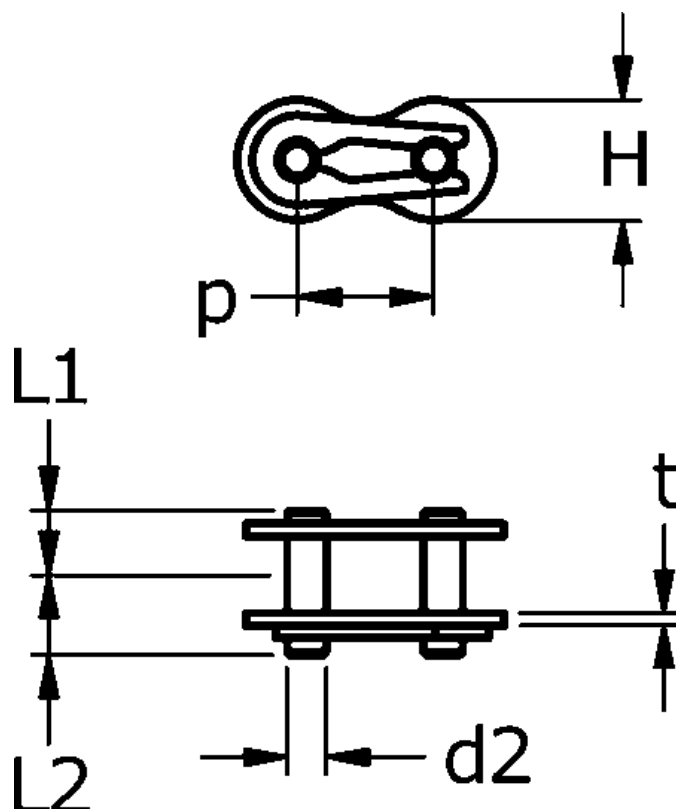

Article number: 61370235160002

Description: Tsubaki 10 B-1 Simplex connecting link with spring clip CL Neptune.

Note: 10 B-1

Measures

$d2 = 5.08$
 $H = 14.7$
 $L1 = 9.55$
 $L2 = 11.25$
 $P = 15.875$
 $t = 1.5$